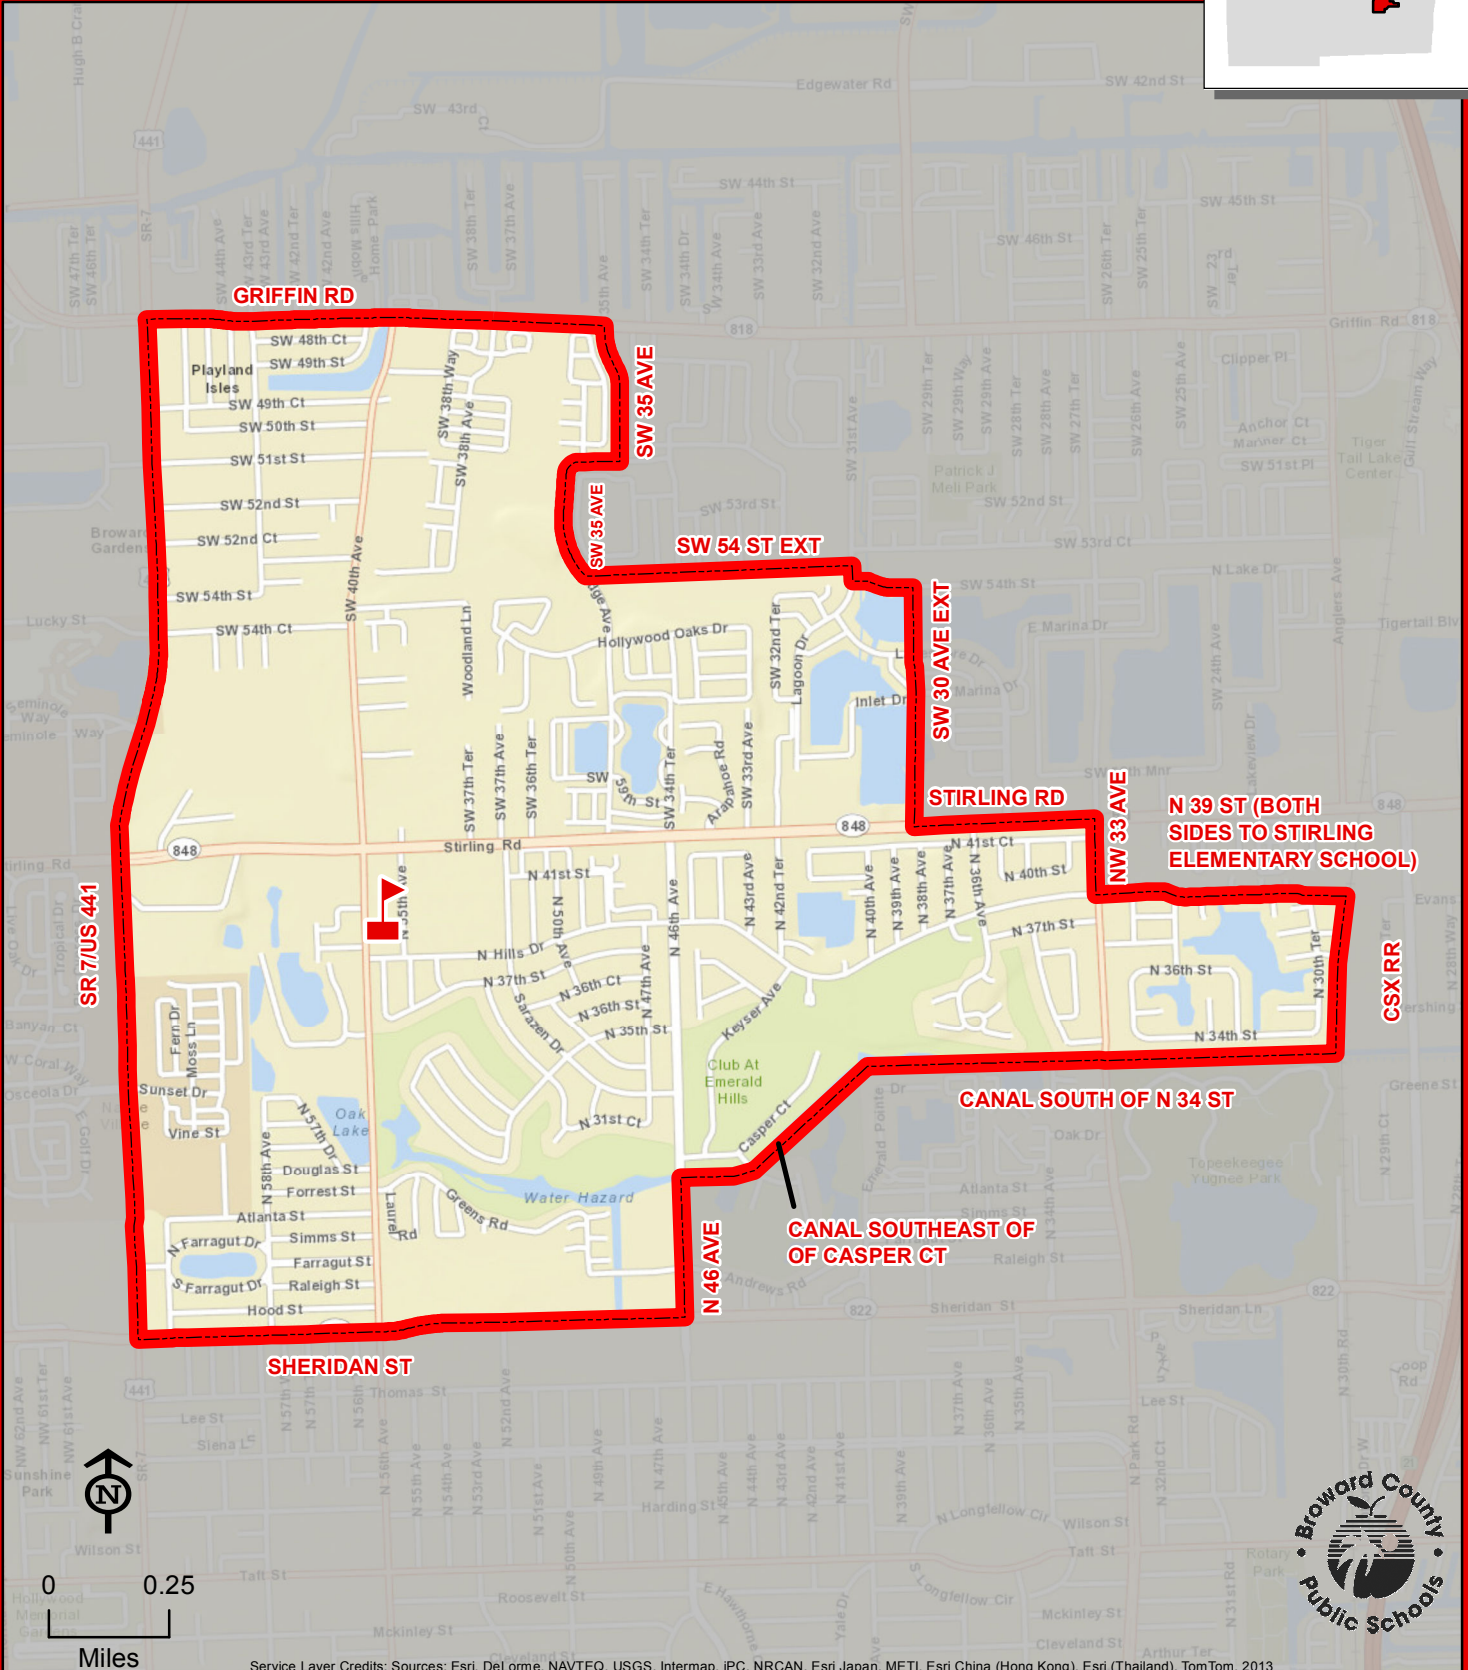

STIRLING ELEMENTARY SCHOOL

5500 STIRLING ROAD
HOLLYWOOD, FLORIDA 33021
754-323-7600

STIRLING

THIS MAP IS FOR CONCEPTUAL PURPOSES ONLY AND SHOULD NOT BE USED FOR LEGAL BOUNDARY DETERMINATIONS